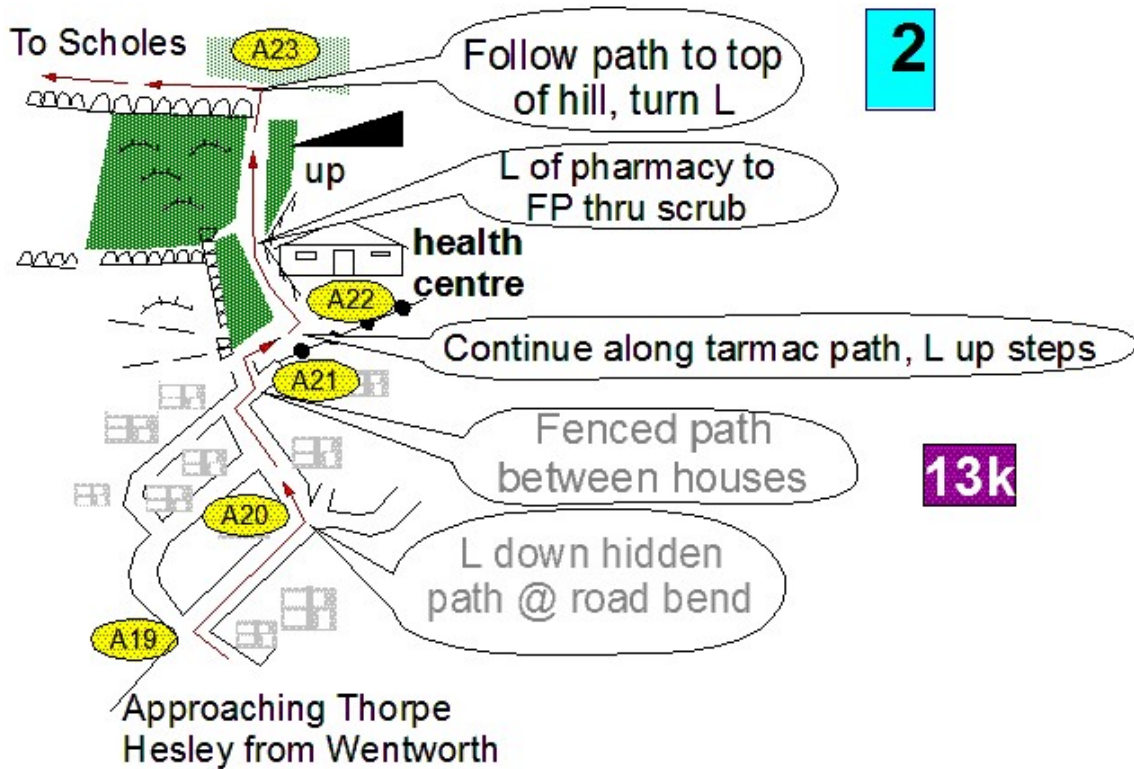

Change for 2016: Old path overgrown, new path created, at Thorpe Hesley, Stage 1

A21 R then L down fenced path. Keep to tarmac path to steps on L to Health Centre

A22 L up steps, take path to L of Well Pharmacy to crest of ridge